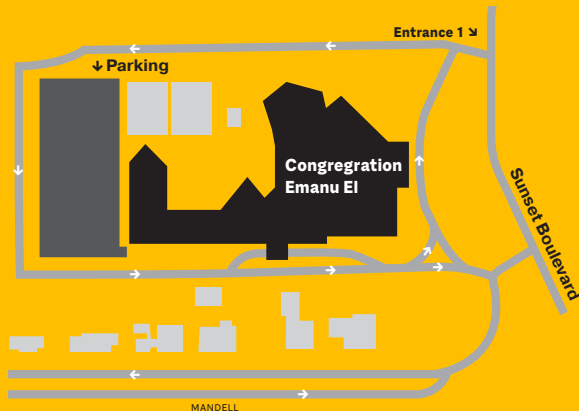

**INPRINT
MARGARET
ROOT
BROWN
READING
SERIES**

22/23

YIYUN LI

MONDAY

January 23, 2023

7:30 PM

**& MATTHEW
SALESSES**

*SEASON SUBSCRIBER
TICKET*